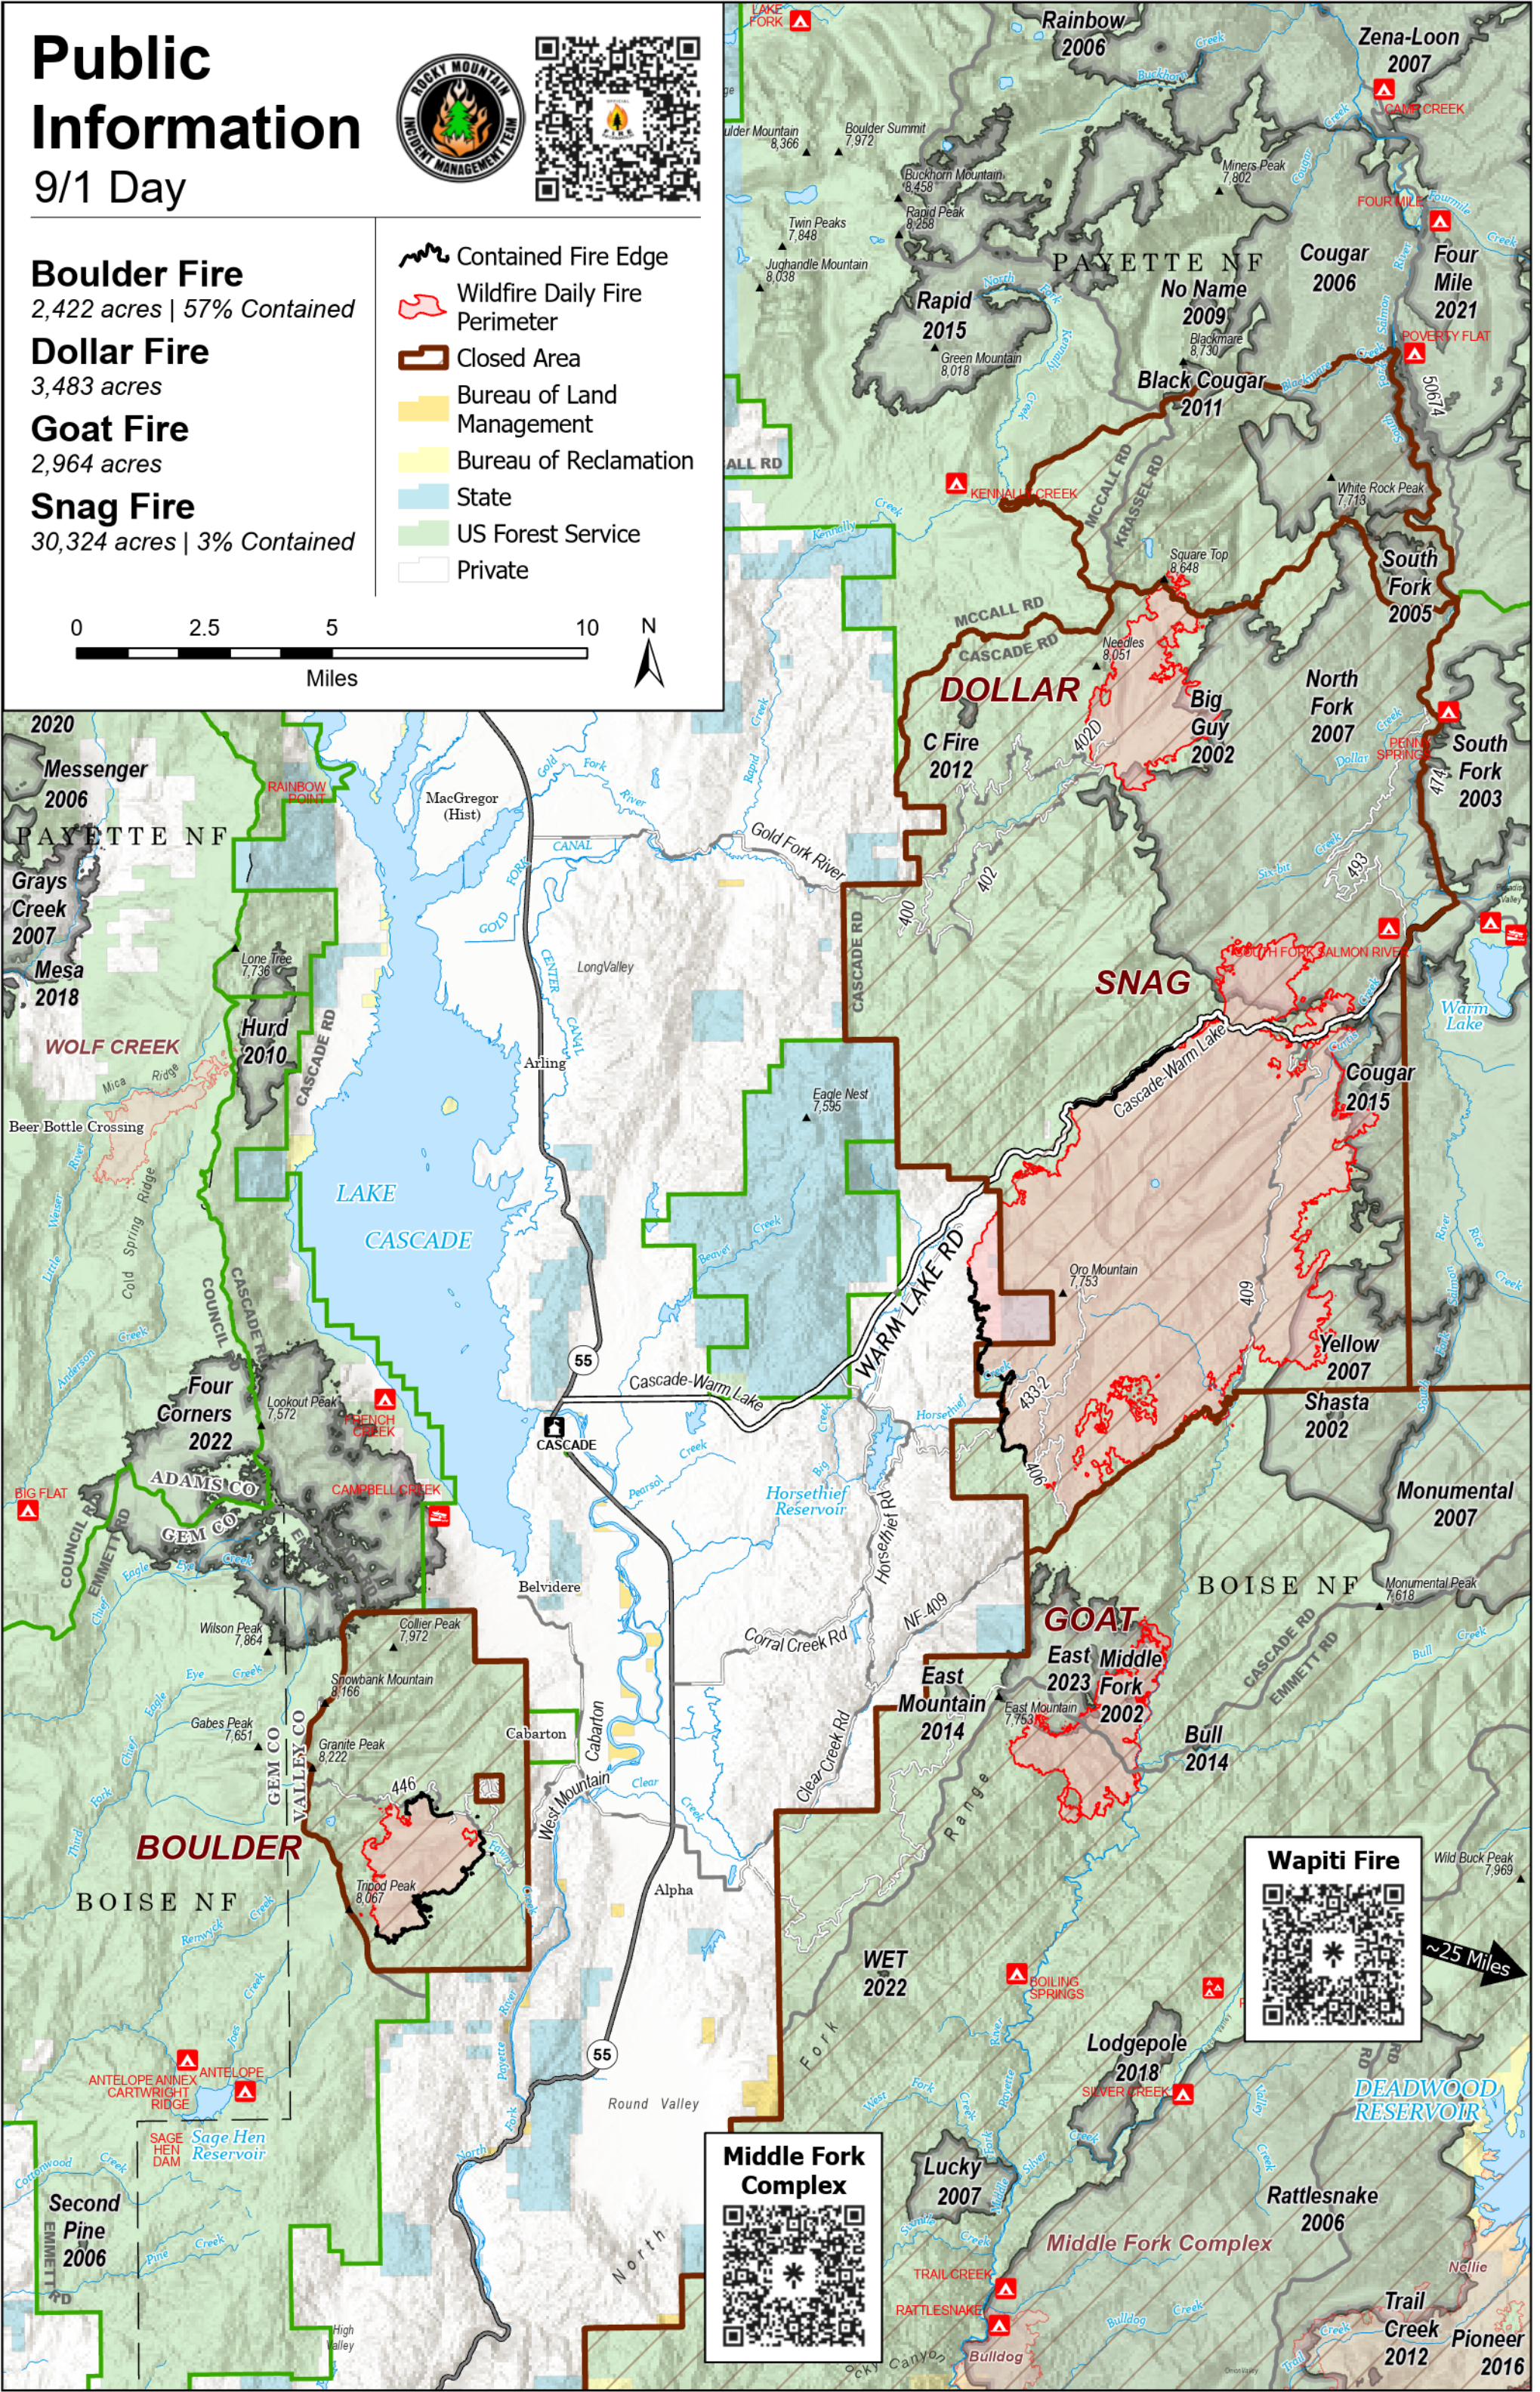

Public Information

9/1 Day

Boulder Fire
2,422 acres | 57% Contained

Dollar Fire
3,483 acres

Goat Fire
2,964 acres

Snag Fire
30,324 acres | 3% Contained

- Contained Fire Edge
- Wildfire Daily Fire Perimeter
- Closed Area
- Bureau of Land Management
- Bureau of Reclamation
- State
- US Forest Service
- Private

Middle Fork Complex

Wapiti Fire

~25 Miles